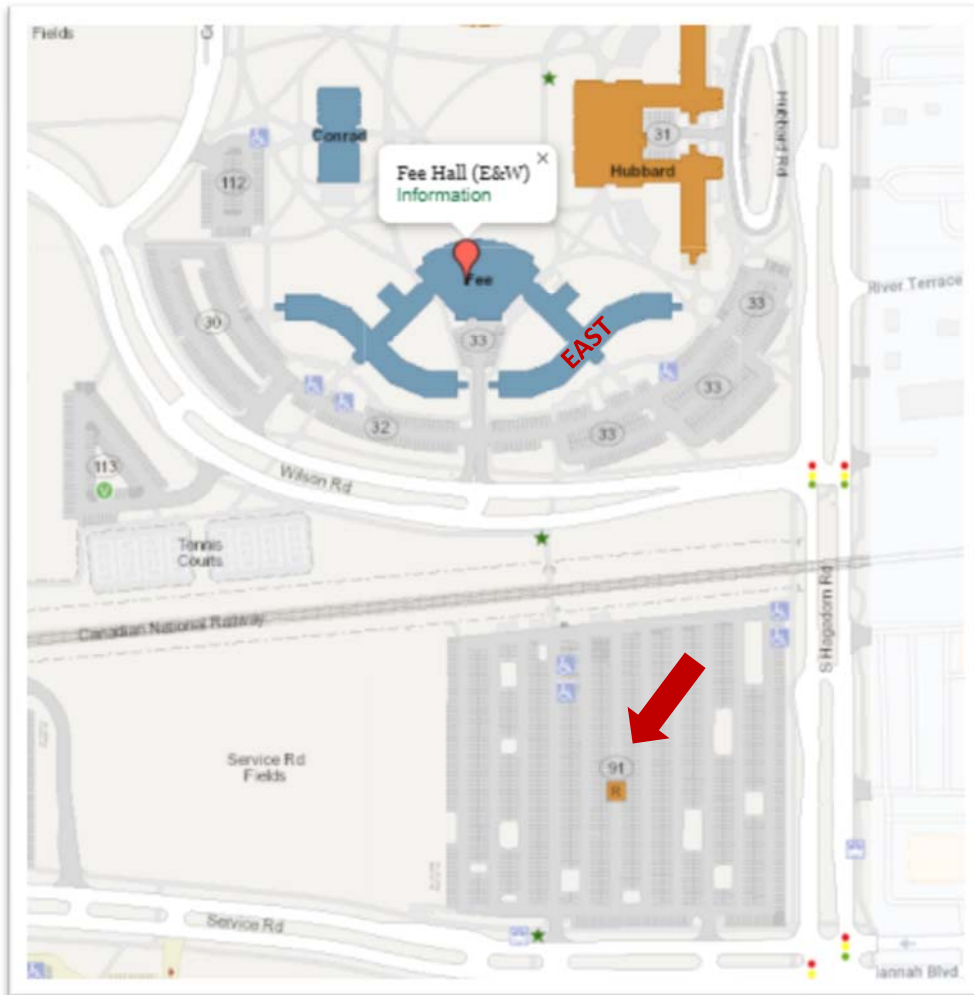

PARKING INSTRUCTIONS

- 🦋 PARK IN LOT 91: [GOOGLE MAP](#) , Address: 953 Service Rd East Lansing, MI 48823
- 🦋 THIS IS CURRENTLY A COMPLIMENTARY PARKING LOT – FREE PARKING
- 🦋 WALK TOWARDS EAST FEE HALL THROUGH TRAIN TRACK CROSS-WALK.